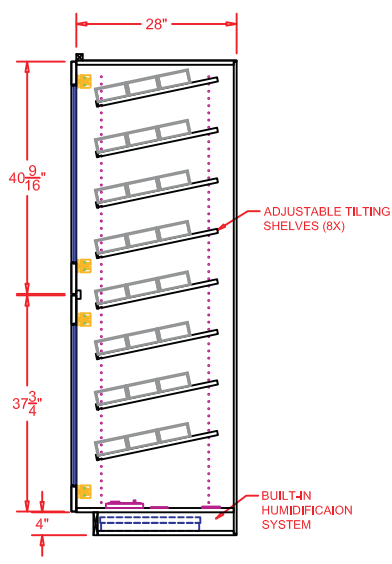

Commercial - Cooled Cabinetry

Mahogany

Floor Plan