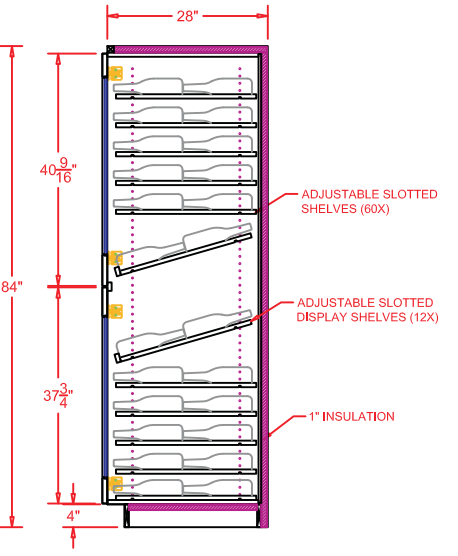

Commercial - Cooled Cabinetry

Mahogany

Floor Plan