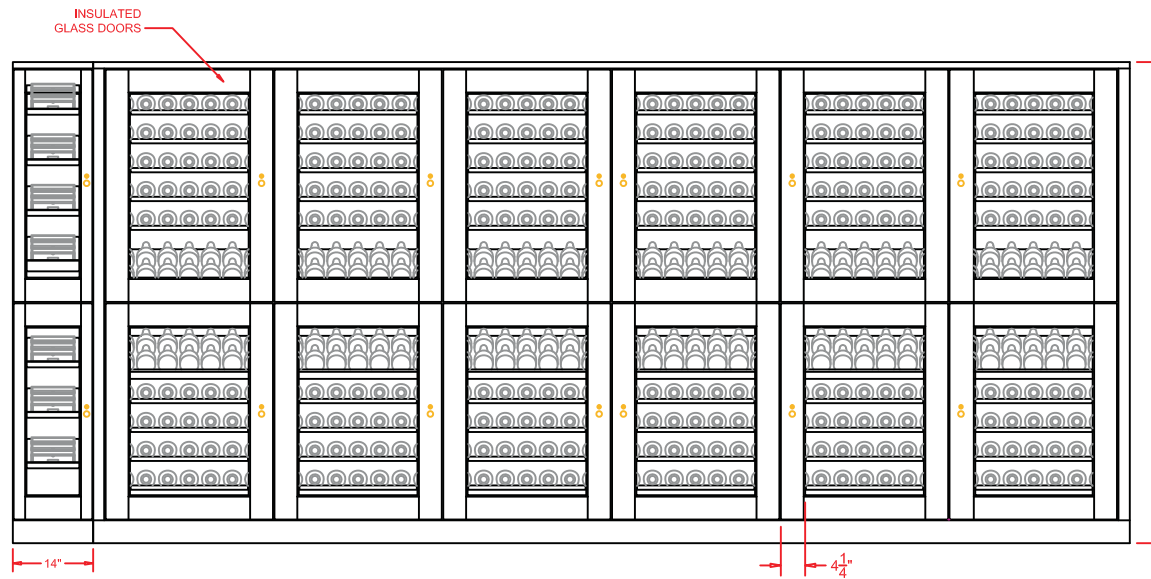

Commercial - Cooled Cabinetry

Mahogany

Floor Plan